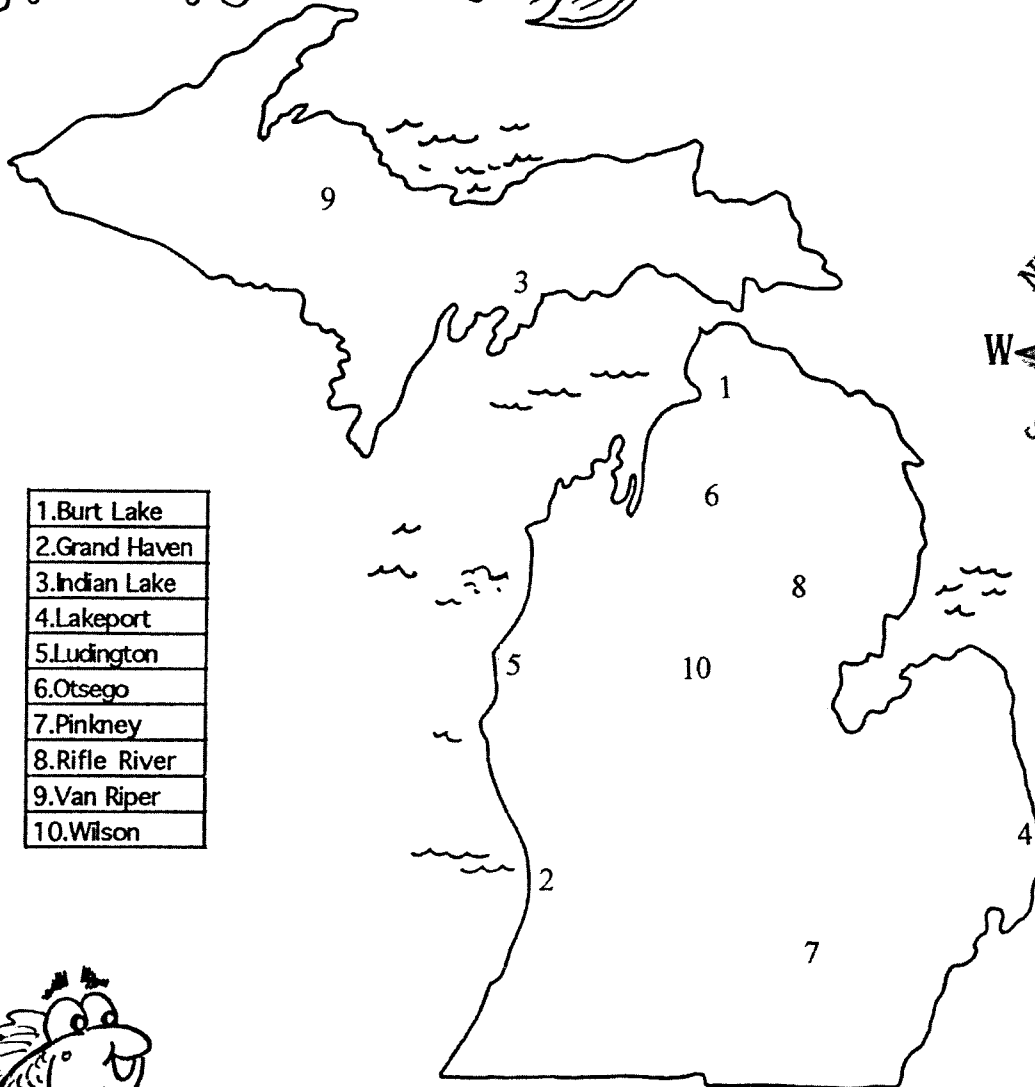

FISH AGAIN IN MICHIGAN IN THESE STATE PARKS!

PAGE 1

1. Burt Lake
2. Grand Haven
3. Indian Lake
4. Lakeport
5. Ludington
6. Otsego
7. Pinkney
8. Rifle River
9. Van Riper
10. Wilson

The fishing's good in these Michigan State Parks!

If you fished in the Upper Peninsula, what two parks could you go to? 1. _____ 2. _____

If you lived at Rifle River, which direction would you drive to go fishing with a friend in Lakeport? 3. _____

Which two parks are farthest west? 4. _____ 5. _____

Which park is in the middle of the Lower Peninsula? 6. _____

Is Pinckney north, south, east, or west of Otsego? 7. _____